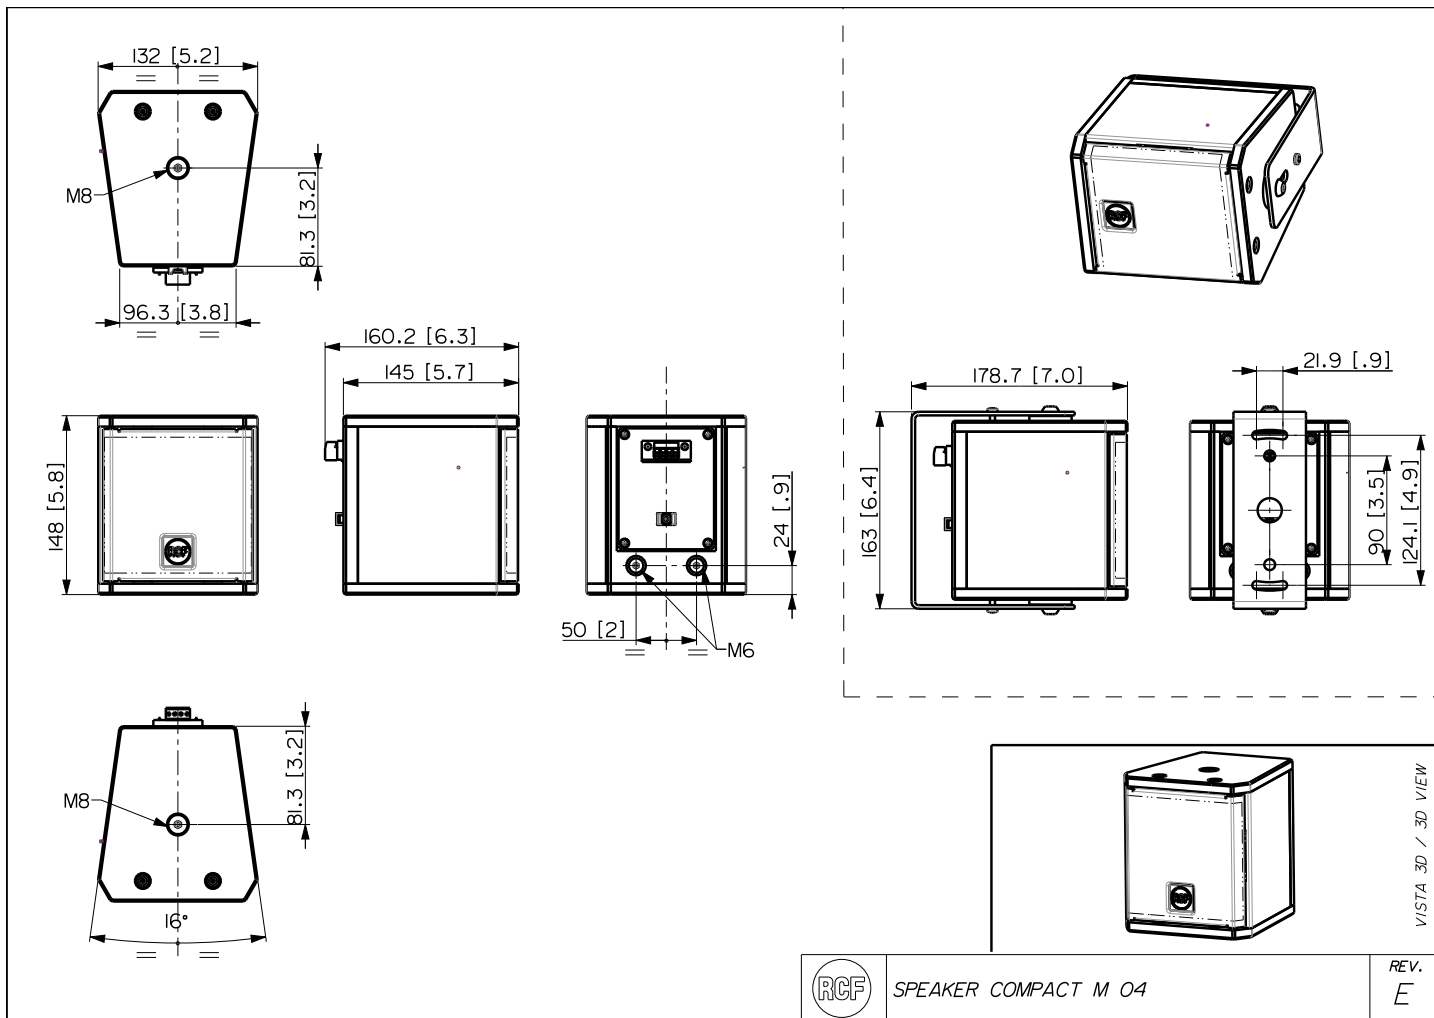

SPEAKER COMPACT M 04

REV.
E